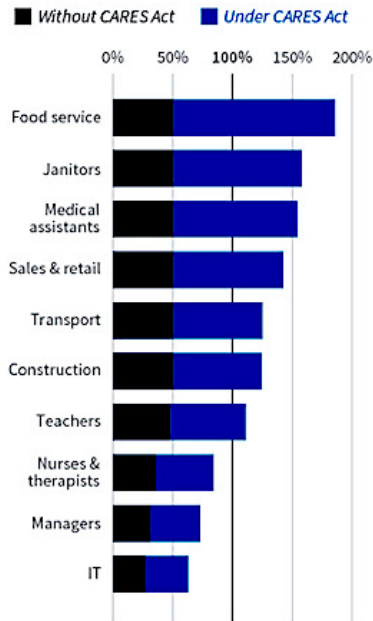

Unemployment Insurance Income Replacement Rates

By No Author Thu, Jul 2, 2020

Unemployment Insurance Income Replacement Rates

Replacement rate at median earnings

Source: Researchers' calculations by occupation using data from the Current Population Survey Annual Social and Economic Supplement