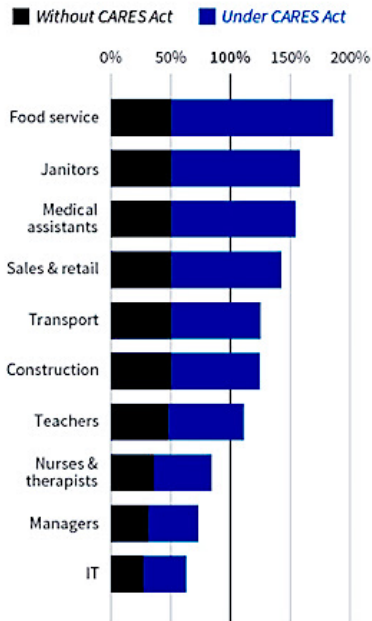

Unemployment Insurance Income Replacement Rates

By No Author Thu, Jul 2, 2020

Unemployment Insurance Income Replacement Rates

Replacement rate at median earnings

Source: Researchers' calculations by occupation using data from the Current Population Survey Annual Social and Economic Supplement