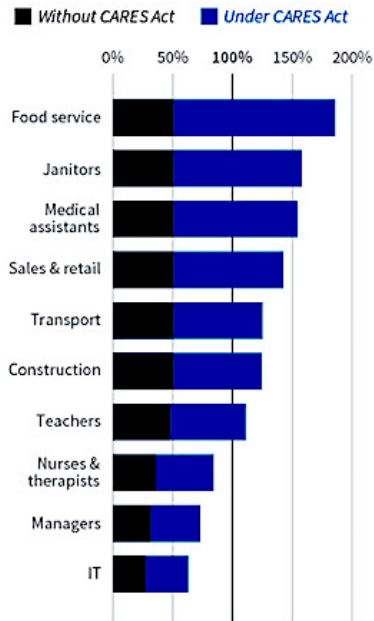

Unemployment Insurance Income Replacement Rates

By No Author Thu, Jul 2, 2020

Unemployment Insurance Income Replacement Rates

Replacement rate at median earnings

Source: Researchers' calculations by occupation using data from the Current Population Survey Annual Social and Economic Supplement